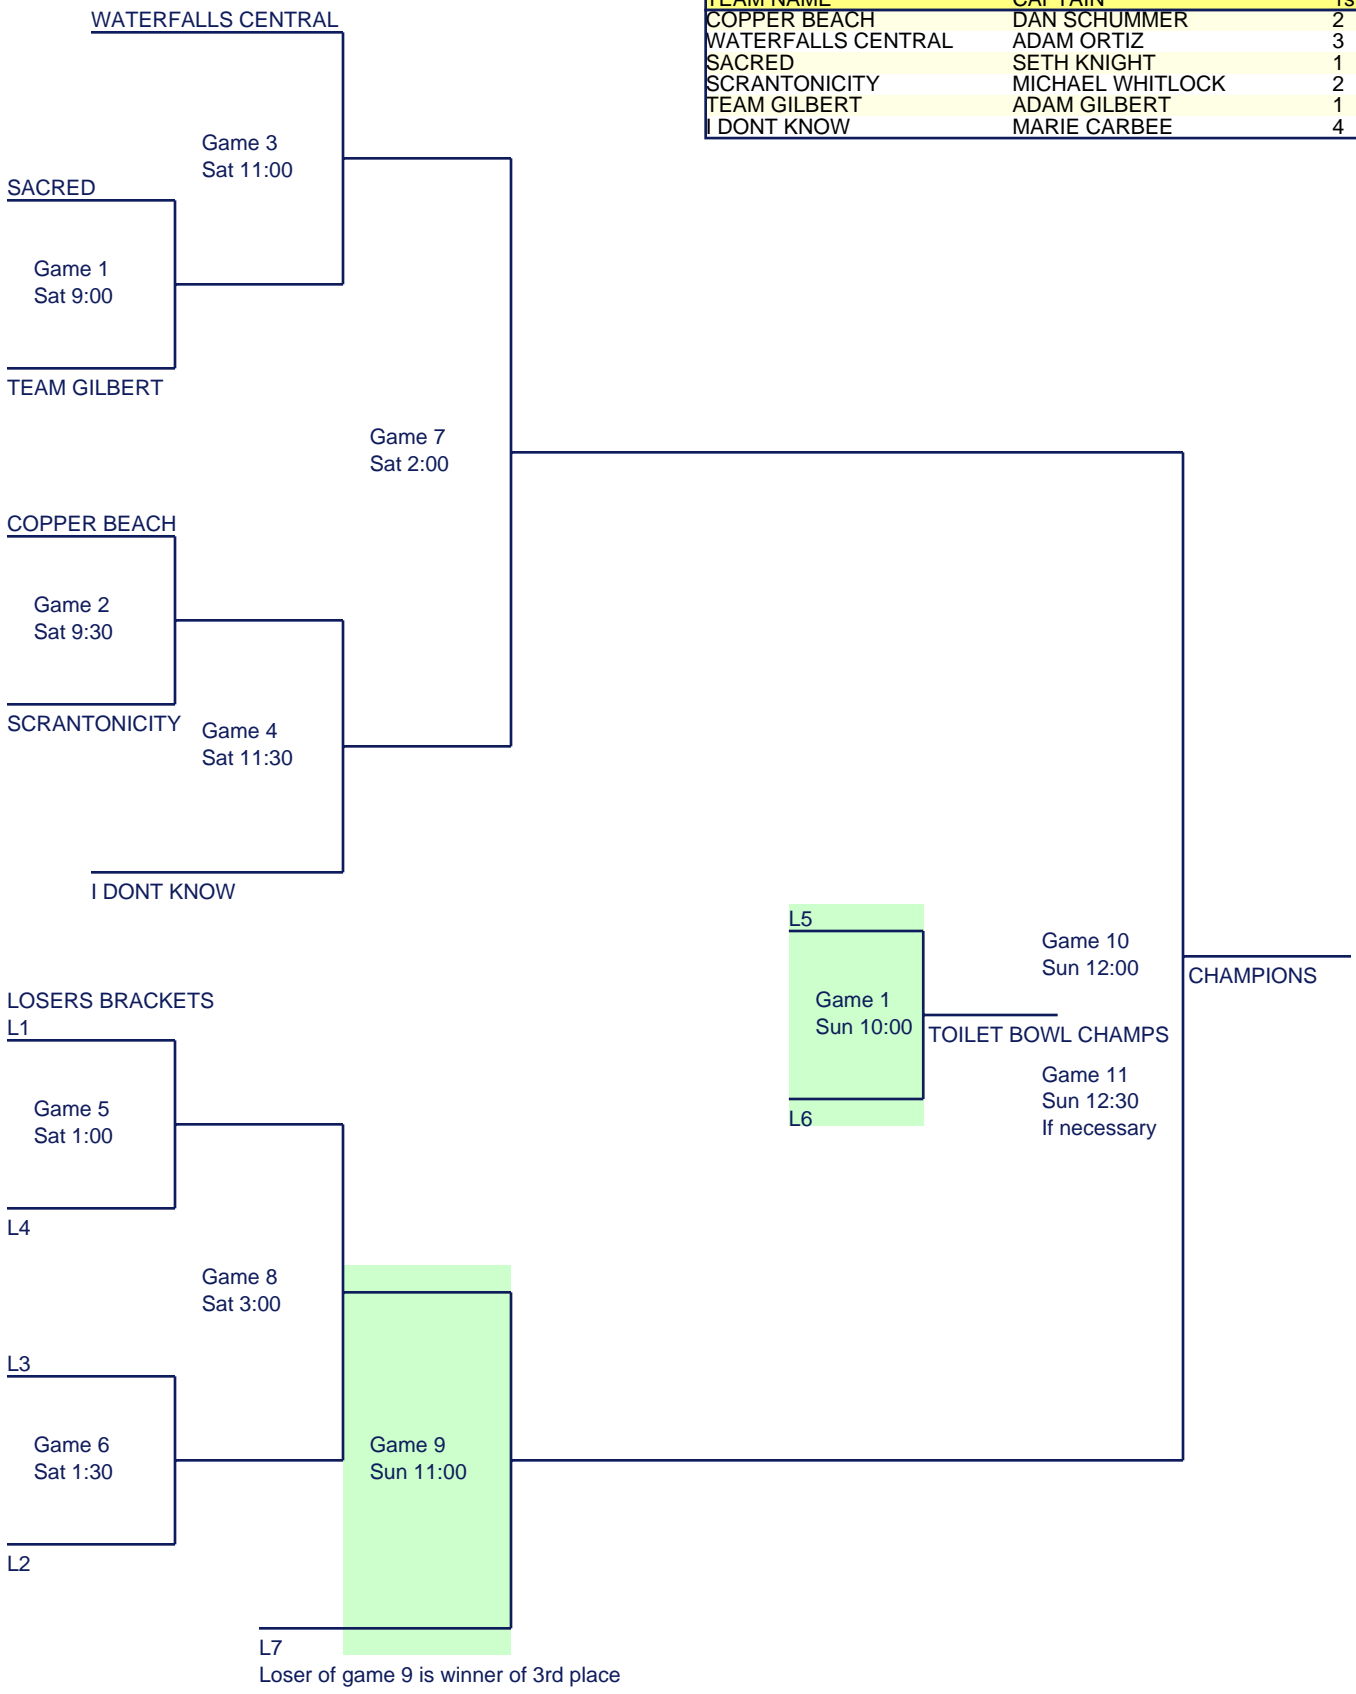

CMU COLLEGE DIVISION, GusMacker 3-on-3 Basketball Tournament Schedule

COURT: COLLEGE 2

TEAM NAME	CAPTAIN	1st
COPPER BEACH	DAN SCHUMMER	2
WATERFALLS CENTRAL	ADAM ORTIZ	3
SACRED	SETH KNIGHT	1
SCRANTONICITY	MICHAEL WHITLOCK	2
TEAM GILBERT	ADAM GILBERT	1
I DONT KNOW	MARIE CARBEE	4

CMU COLLEGE DIVISION, GusMacker 3-on-3 Basketball Tournament Schedule

COURT: TOP MENS 1

TEAM NAME	CAPTAIN	1st
BTA	DANIEL WRIGHT	3
CENTRALS FINEST	TRAVIS NELLER	2
CLOWN BABY	RYAN BIGELOW	1
COURT CUSTODIANS	CHRIS CLAEYS	4
LURCH HART	SHANE LORENZ	5
OOS	BILLY JO GALERZNI	2
WE CAME WE SAW WE CONQUER	CHRIS BAKER	1
YUP	ANDY CLARK	5
TEAM LORENZ	SHANE LORENZ	3