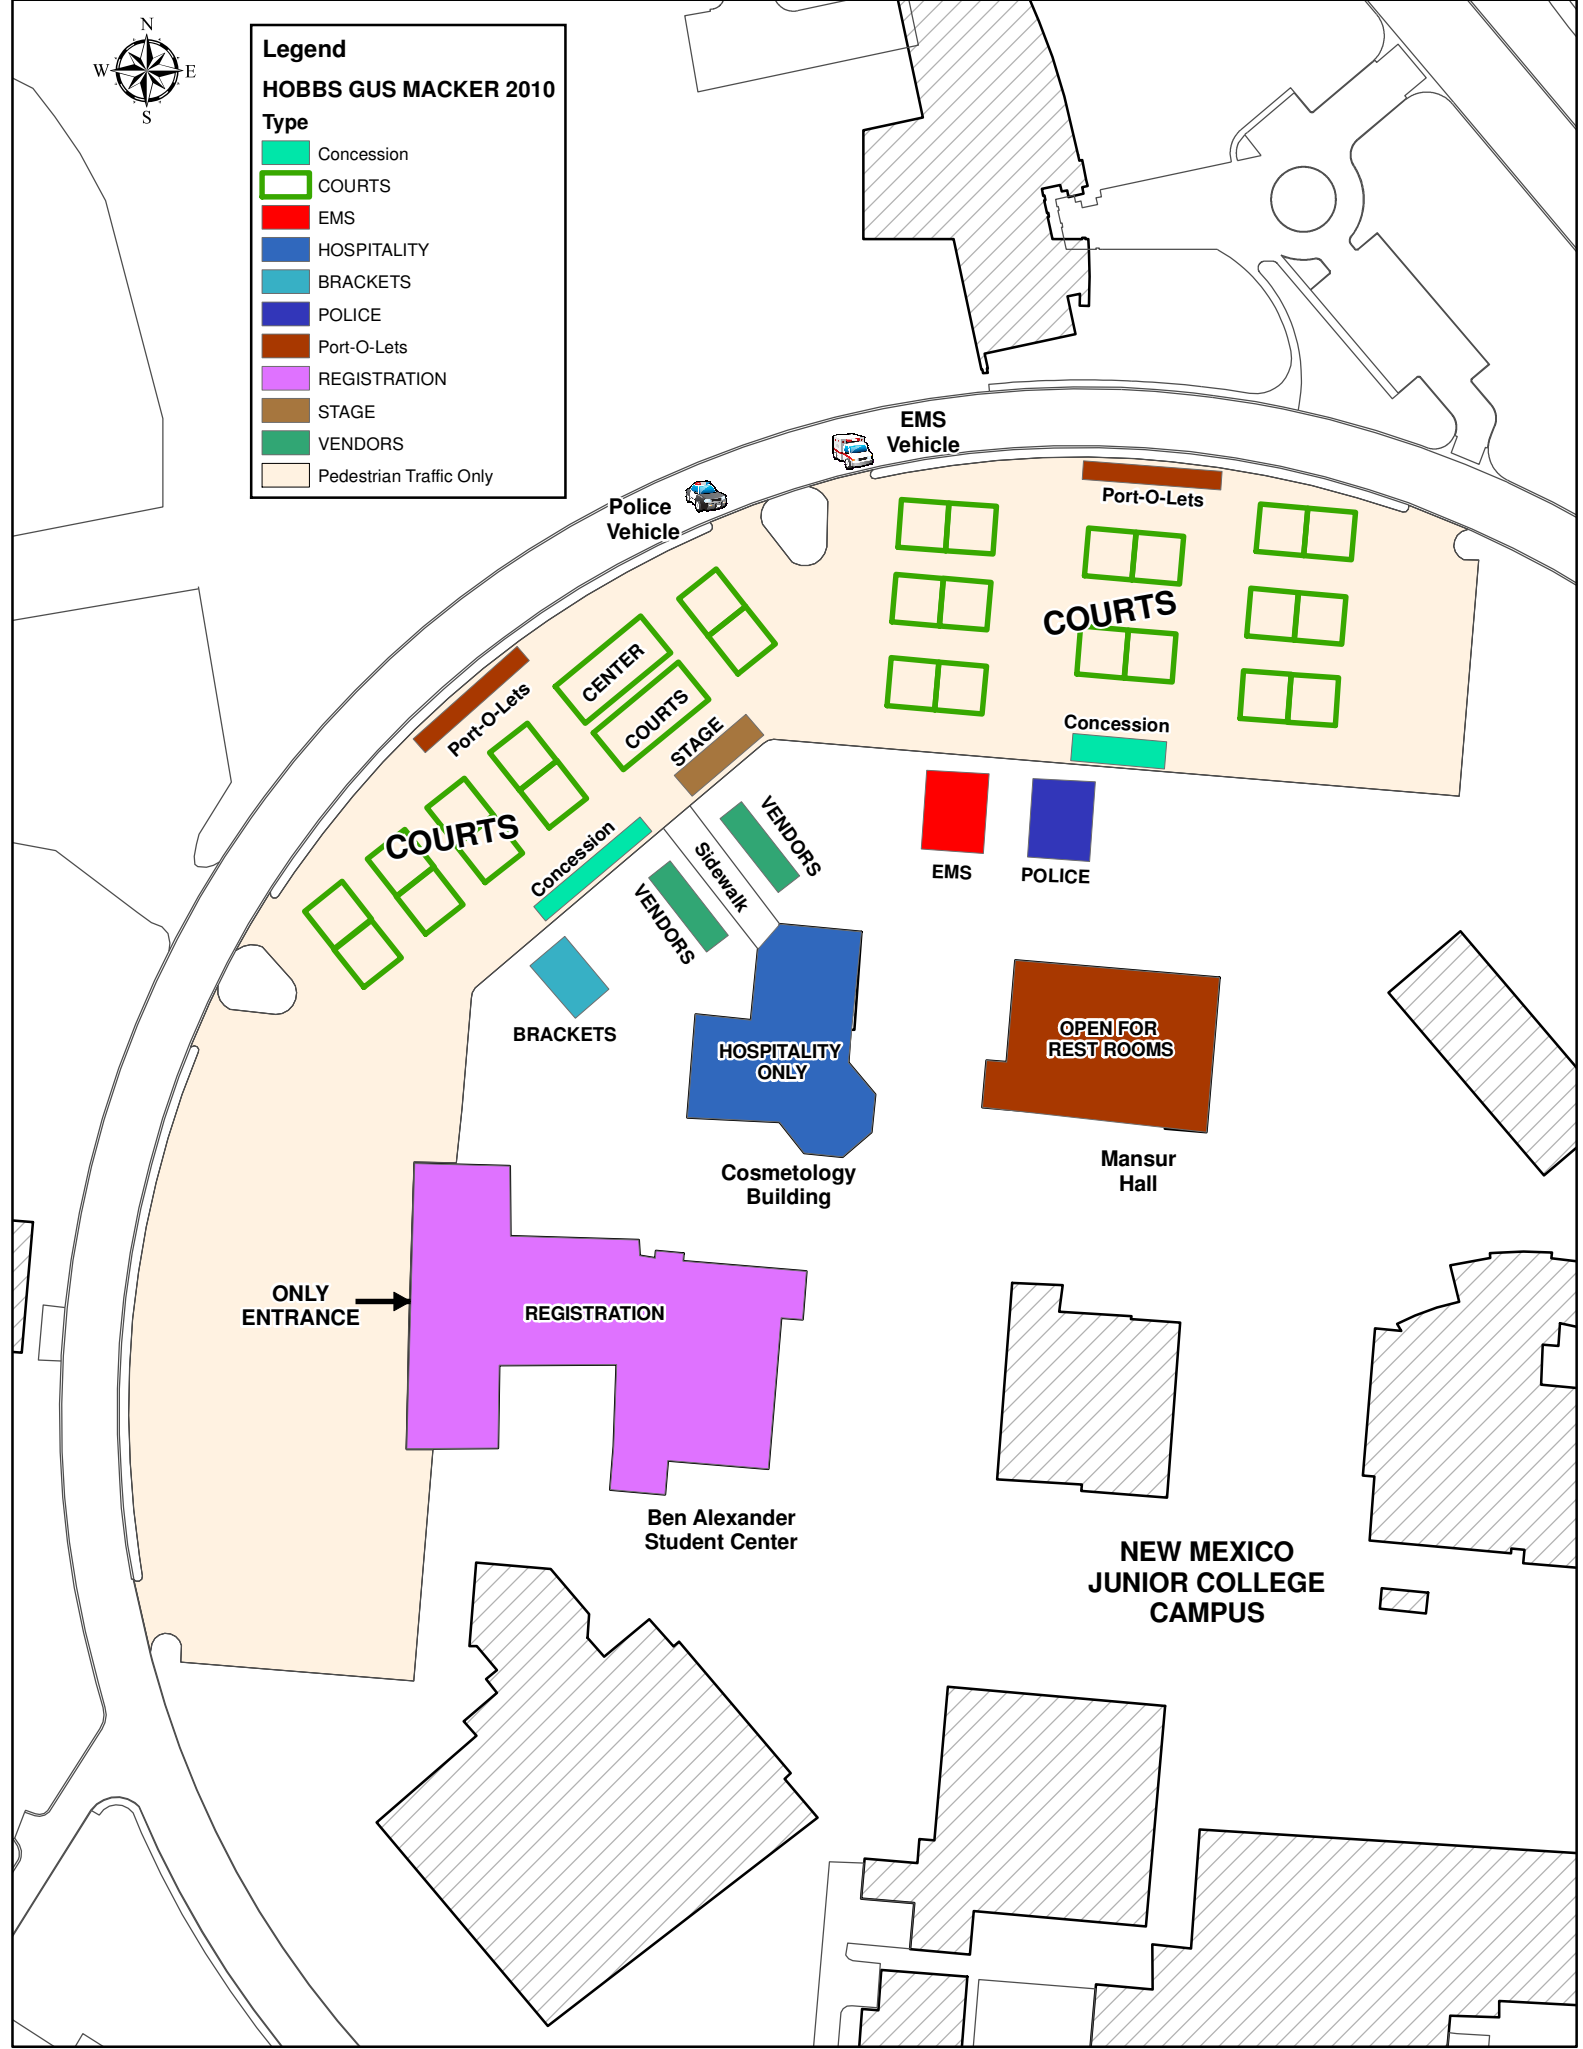

Legend
HOBBS GUS MACKER 2010

Type

- Concession
- COURTS
- EMS
- HOSPITALITY
- BRACKETS
- POLICE
- Port-O-Lets
- REGISTRATION
- STAGE
- VENDORS
- Pedestrian Traffic Only

ONLY ENTRANCE →

REGISTRATION

Ben Alexander Student Center

Cosmetology Building

HOSPITALITY ONLY

NEW MEXICO JUNIOR COLLEGE CAMPUS

Mansur Hall

OPEN FOR REST ROOMS

EMS

POLICE

EMS Vehicle

Police Vehicle

COURTS

Port-O-Lets

Concession

VENDORS

Sidewalk

VENDORS

BRACKETS

STAGE

COURTS

CENTER

COURTS

Port-O-Lets